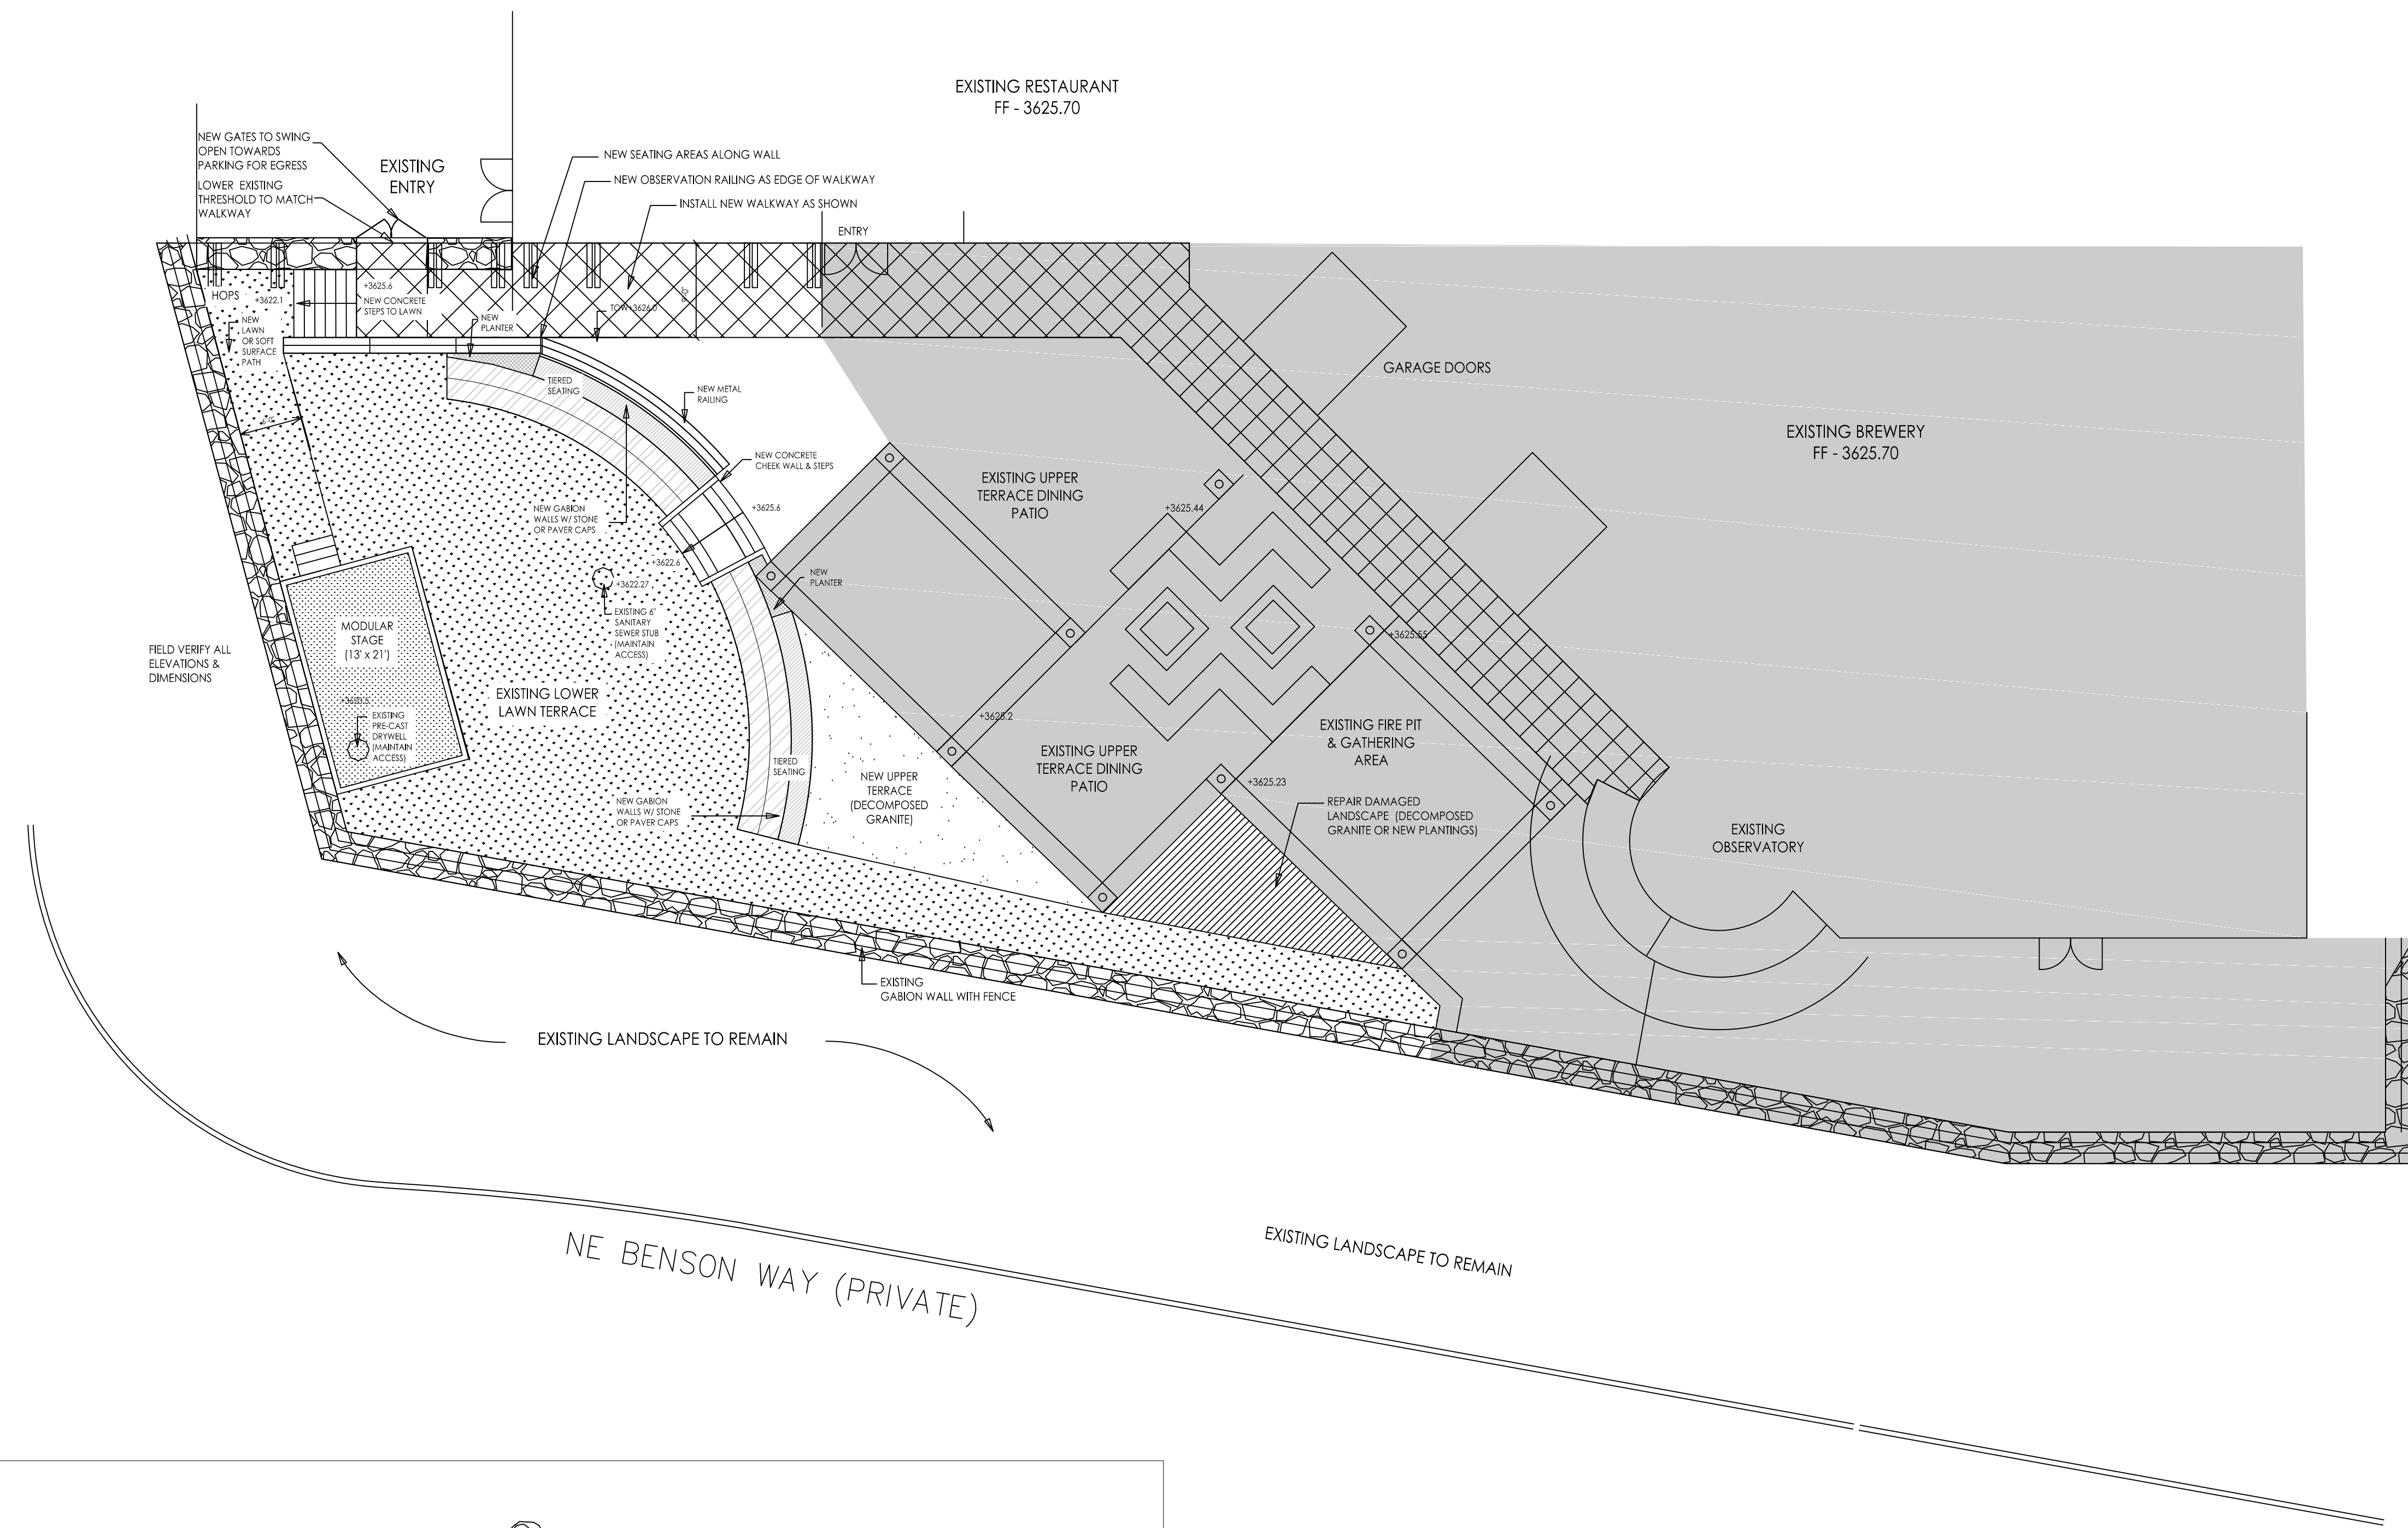

NE BELLEVUE DRIVE (PUBLIC)

GABION SEAT WALL W/ CAPS - SECTION | TYP.

SCALE 1/4" = 1' 0"

SCALE: 1" = 10'-0"

contact:  
Ron Kidder, Owner  
541 | 617-5925  
100 NE Howthome, Bend, OR 97701

WORTHY BREWING  
OUTDOOR SEATING/ DINING PATIO  
495 BELLEVUE AVE, BEND, OREGON 97701

conceptual  
landscape plan  
09.12.17

SHEET  
L101