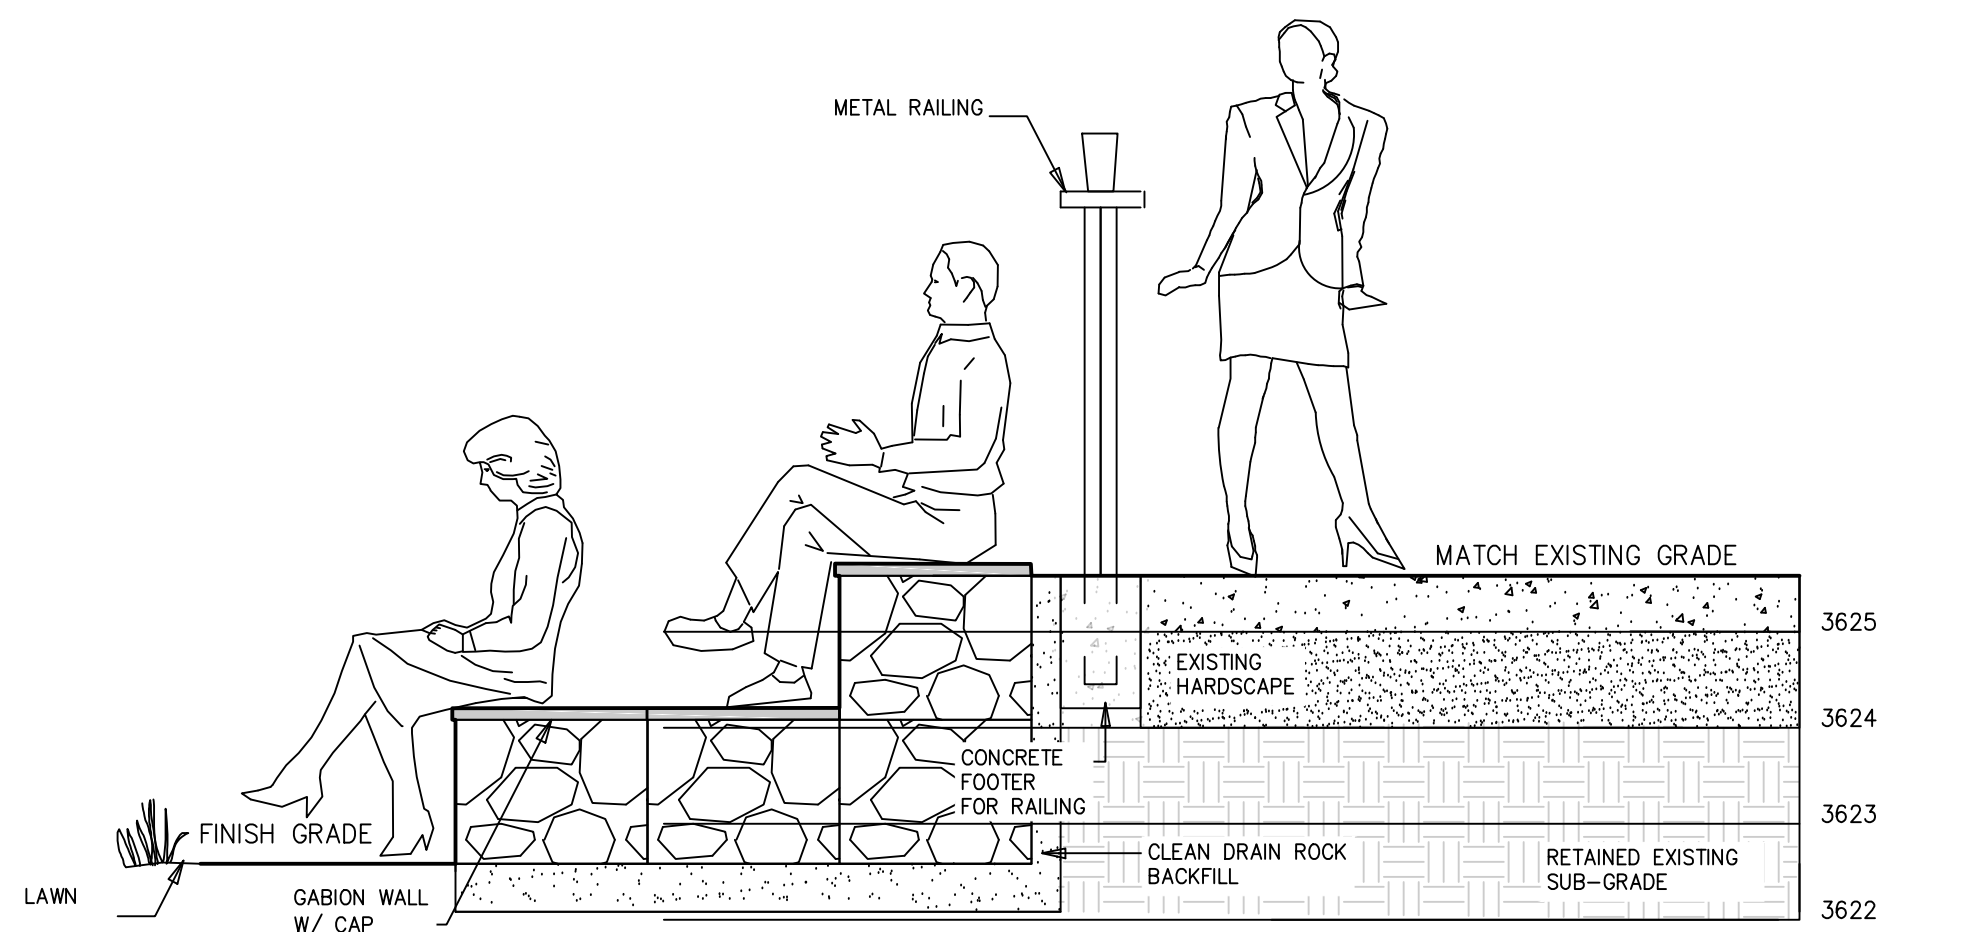

NE BELLEVUE DRIVE (PUBLIC)

GABION SEAT WALL W/ CAPS - SECTION | TYP.

SCALE 1/4" = 1' 0"

SCALE: 1" = 10'-0"

contact:  
Ron Kidder, Owner  
541 | 617-5925  
100 NE Howthome, Bend, OR 97701

WORTHY BREWING  
OUTDOOR SEATING/ DINING PATIO  
495 BELLEVUE AVE, BEND, OREGON 97701

conceptual  
landscape plan  
09.12.17

SHEET  
L101